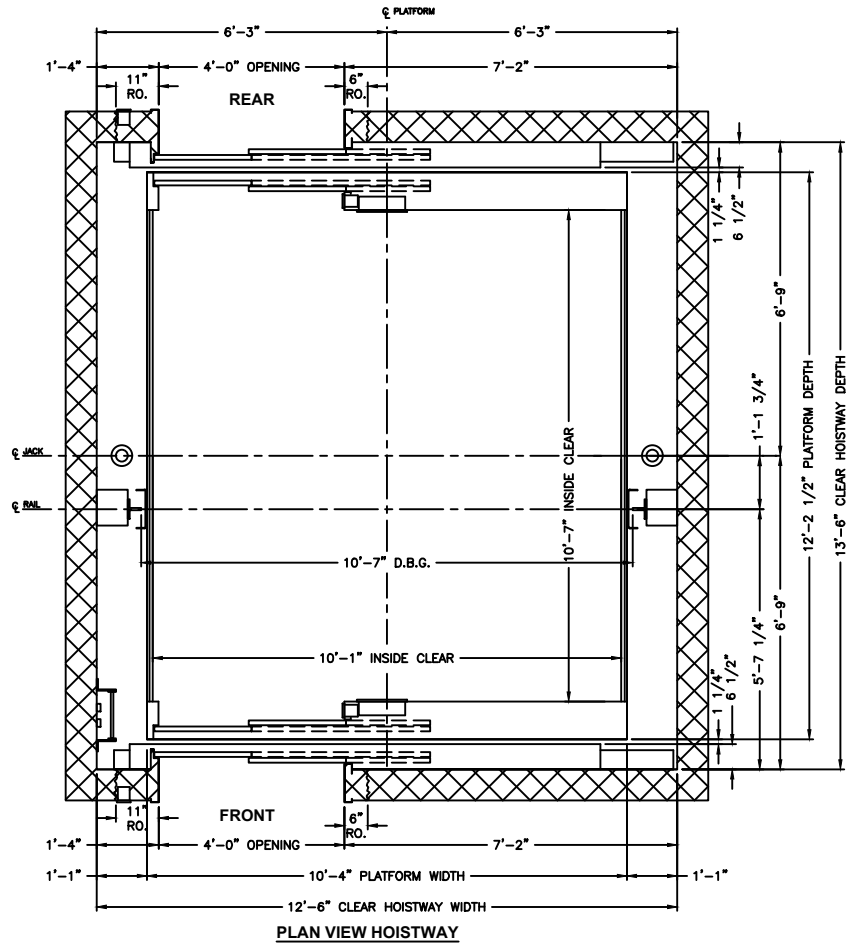

Twin Jack Holeless Passenger Elevation & Planview

12000# CAPACITY F/R