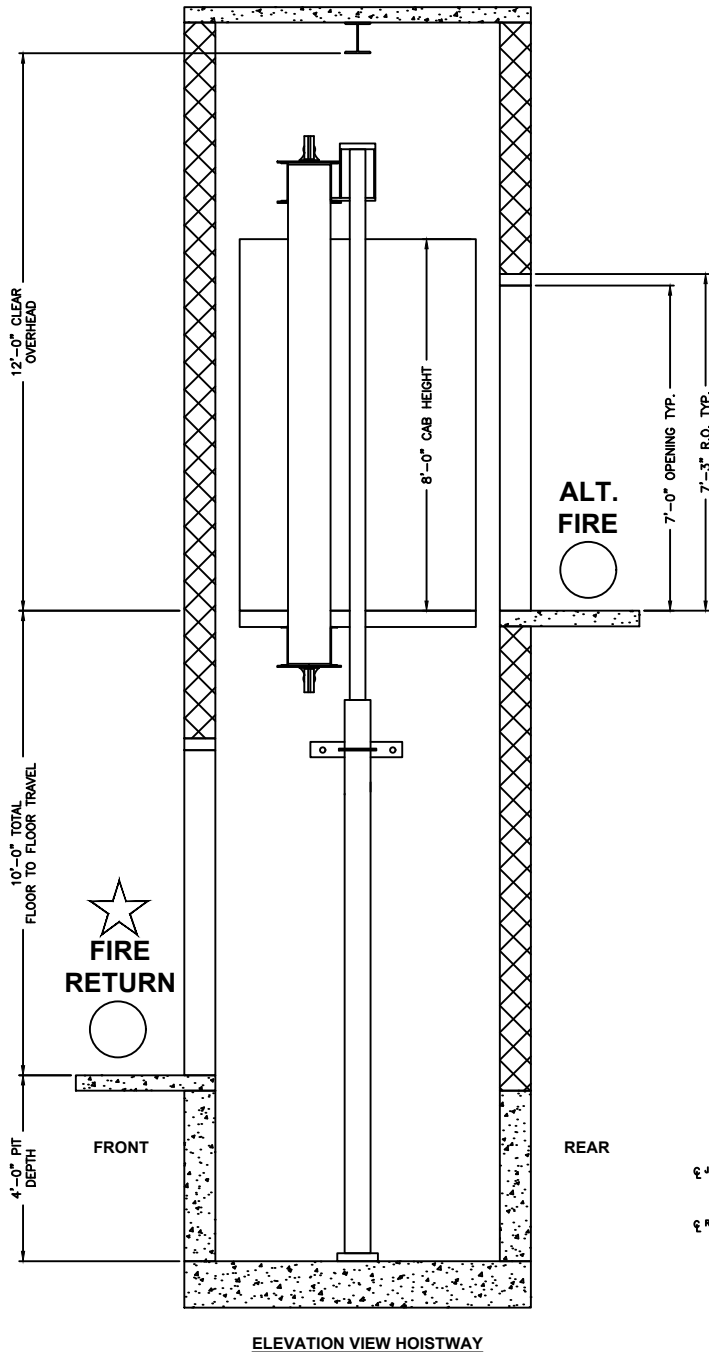

Twin Jack Holeless Passenger Elevation & Planview

12000# CAPACITY F/R