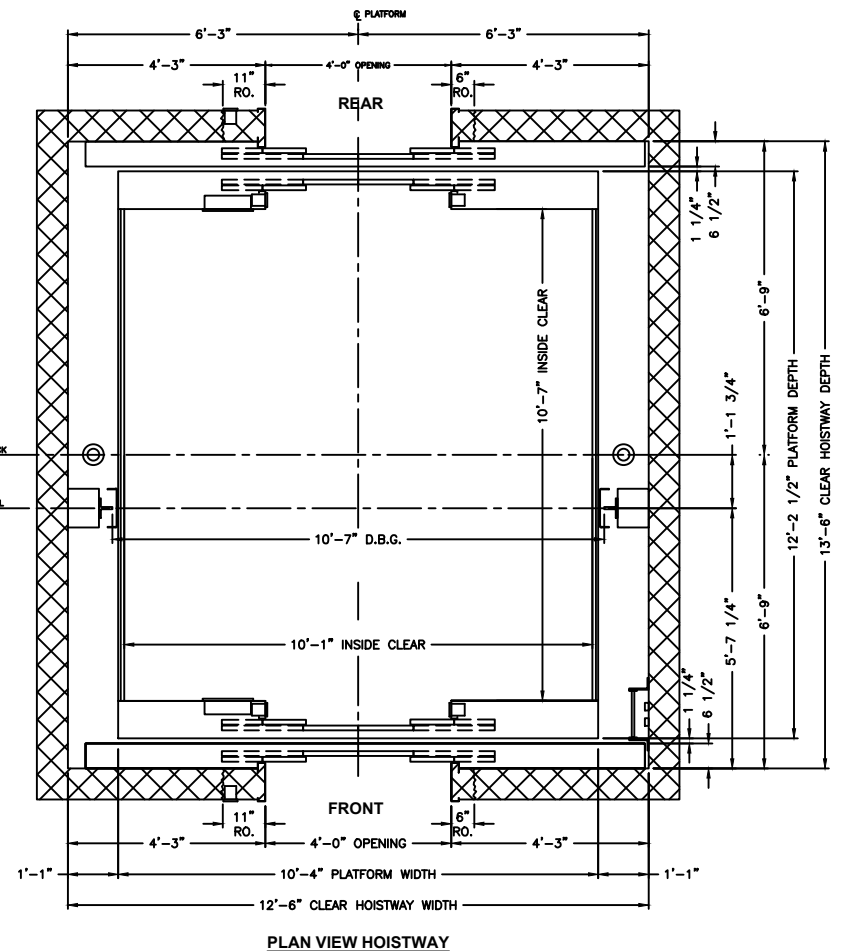

Twin Jack Holeless Passenger Elevation & Planview

12000# CAPACITY F/R