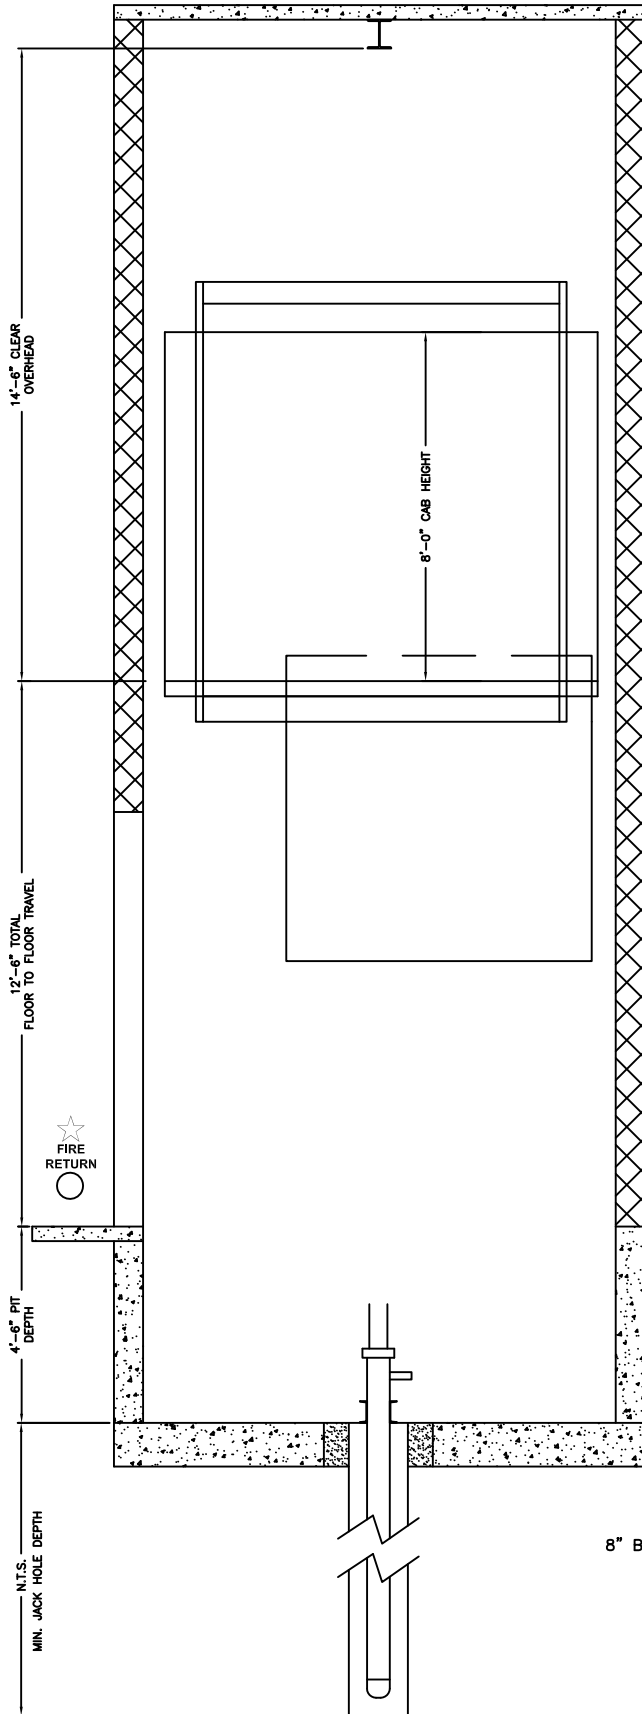

**Borehole Freight Rear Slung
Elevation & Planview**

MINNESOTA ELEVATOR, INC.

PLAN VIEW HOISTWAY

8000# CAPACITY F/R