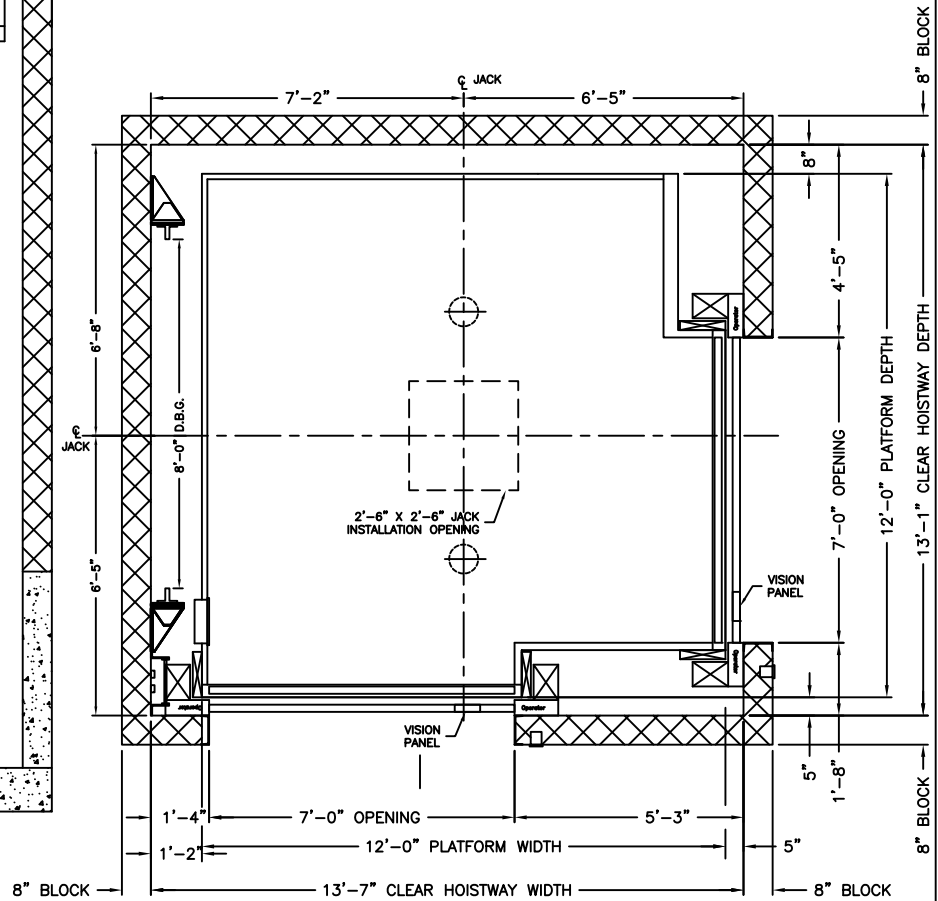

**Borehole Freight Rear Slung
Elevation & Planview**

MINNESOTA ELEVATOR, INC.

PLAN VIEW HOISTWAY

8000# CAPACITY F/R