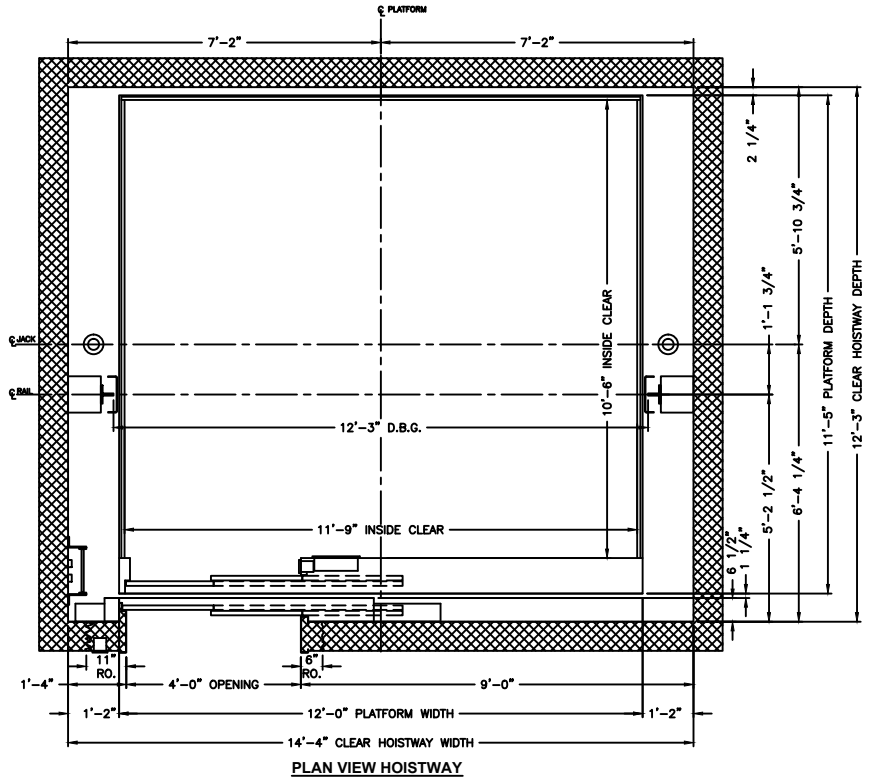

**Twin Jack Holeless Passenger  
Elevation & Planview**

**15000# CAPACITY**