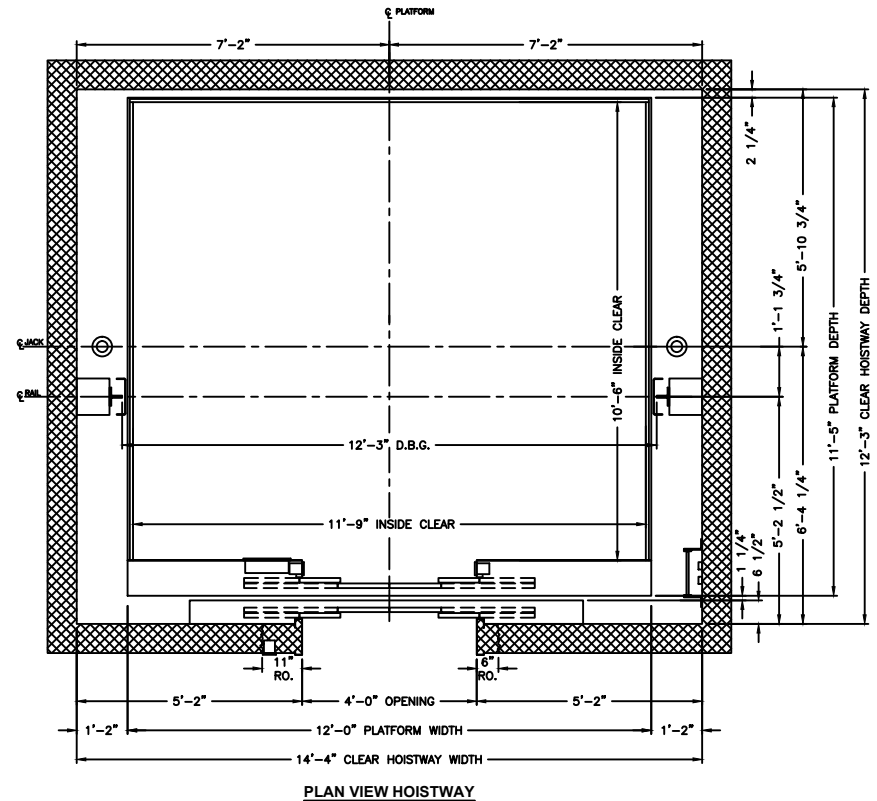

**Twin Jack Holeless Passenger  
Elevation & Planview**

**15000# CAPACITY**