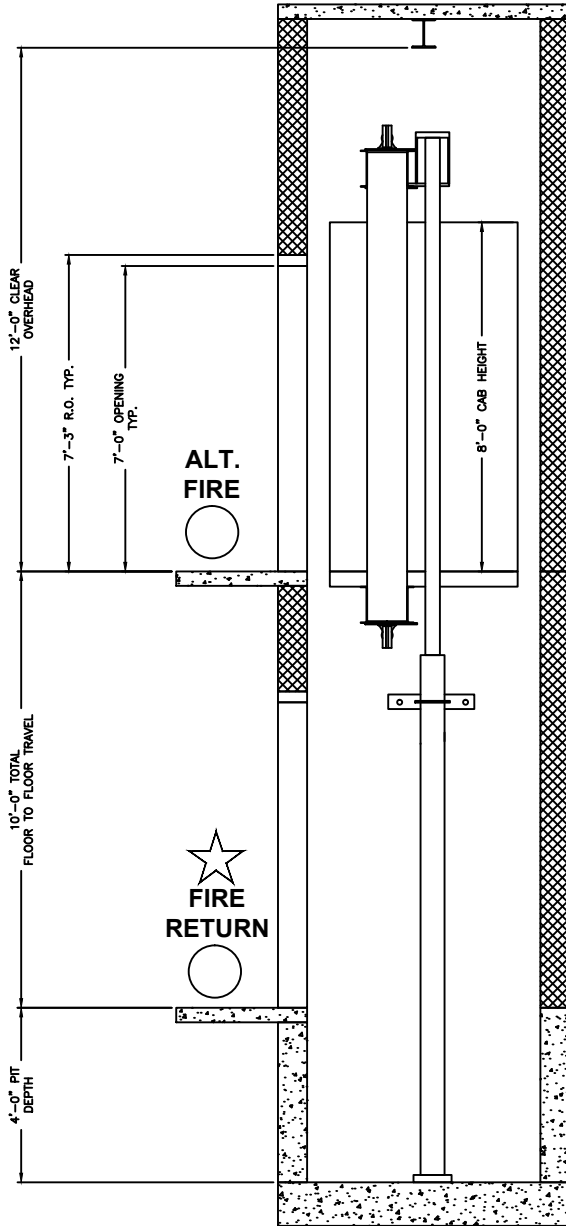

**Twin Jack Holeless Passenger  
Elevation & Planview**

**15000# CAPACITY**