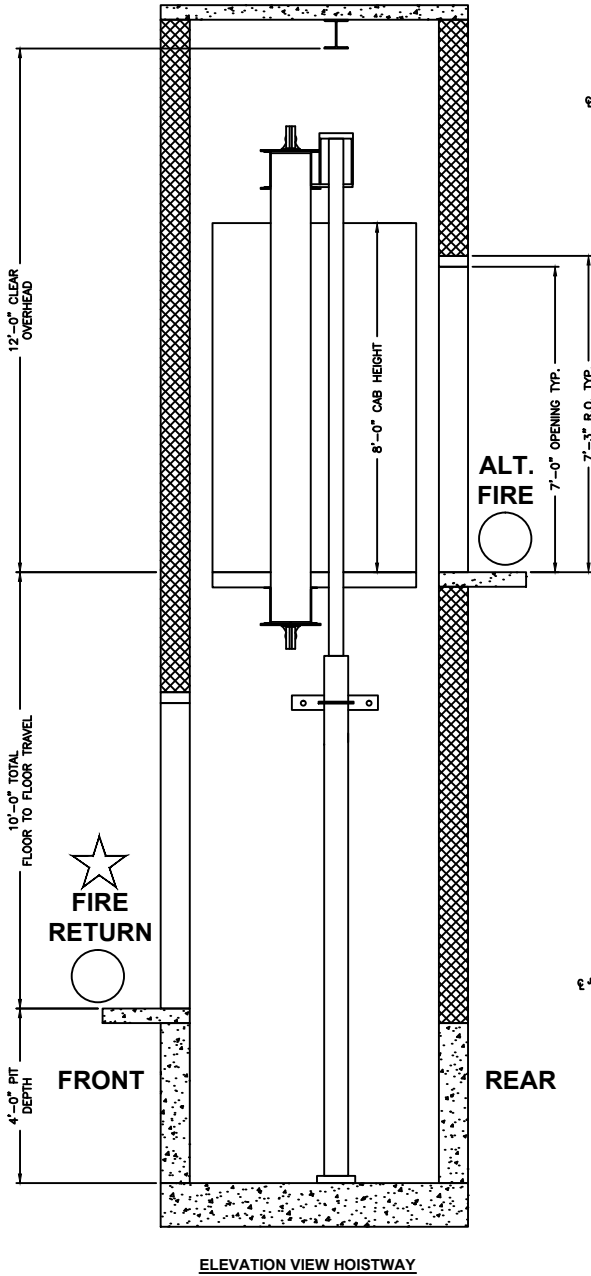

**Twin Jack Holeless Passenger
Elevation & Planview**

15000# CAPACITY F/R