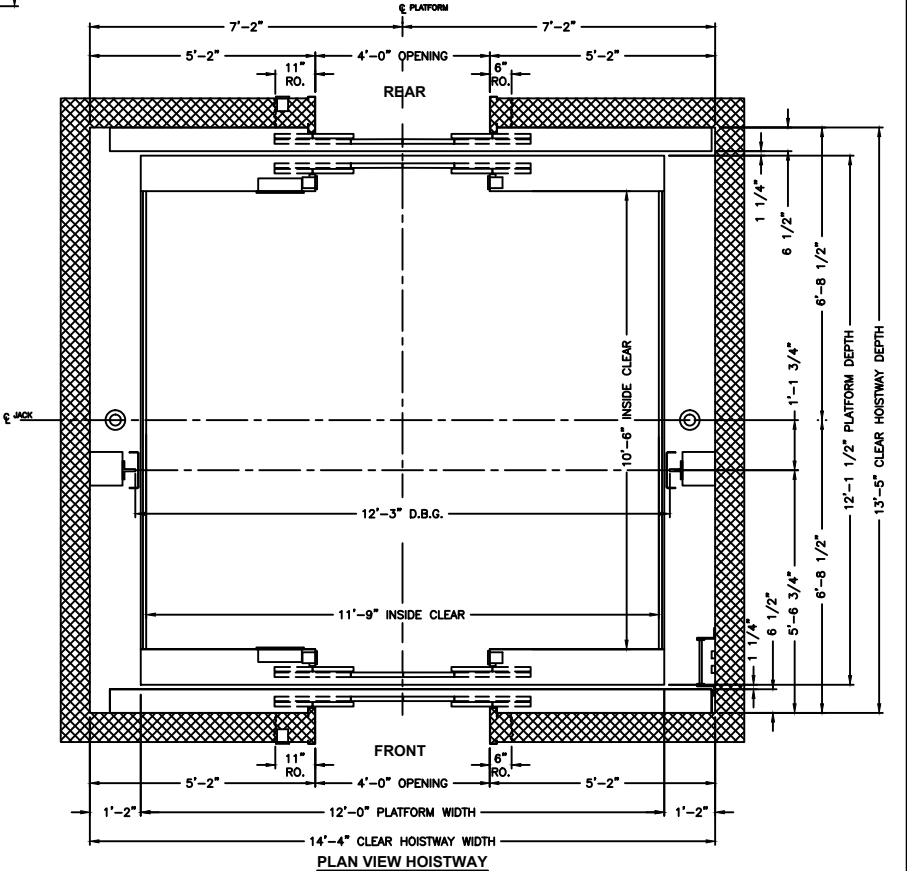

**Twin Jack Holeless Passenger
Elevation & Planview**

15000# CAPACITY F/R