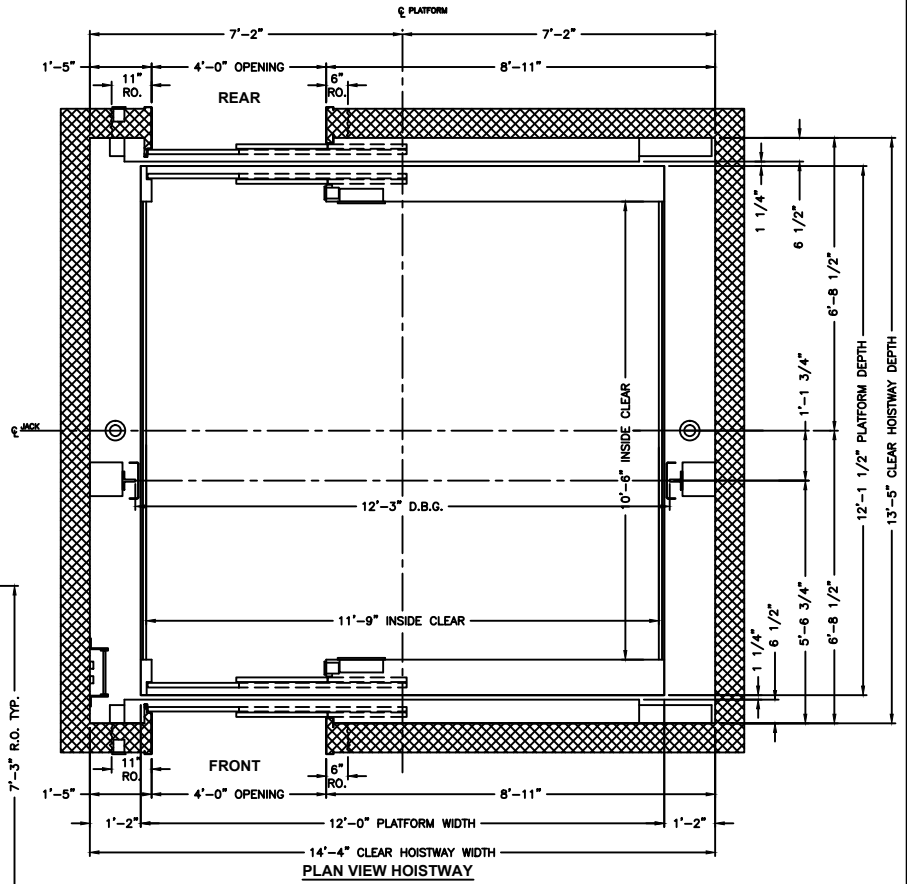

**Twin Jack Holeless Passenger
Elevation & Planview**

15000# CAPACITY F/R