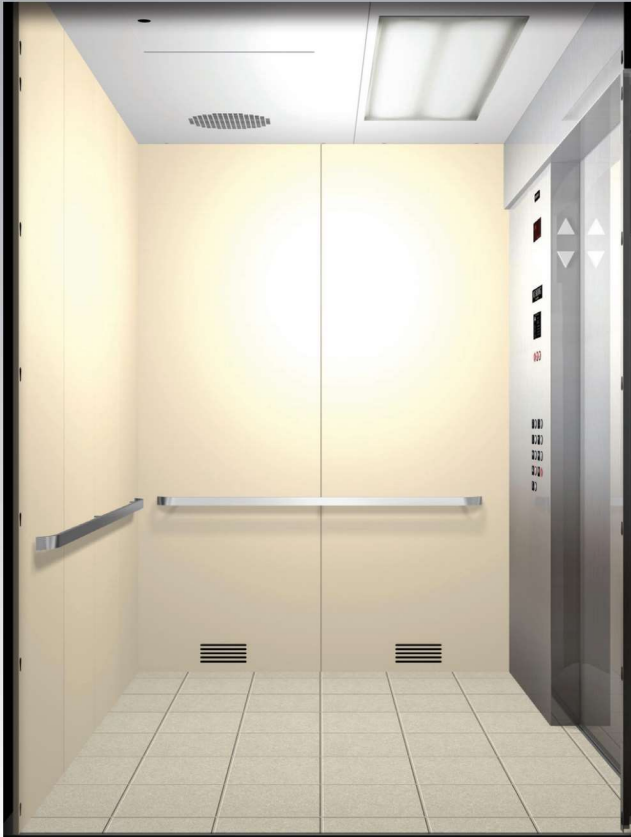

Standard Service Cab

MEI's Service Cab is our most robust passenger cab and features a painted steel shell.

Walls - The walls are 14 gauge formed steel (shown in Light Ivory). Choose from our standard paint colors or define your own. The walls are also available in 12 gauge steel and brushed stainless steel finish.

Front - The front features 14 gauge stainless steel. The front is also available in 12 gauge material, polished or patterned stainless steel, brushed bronze finishes, or painted steel to match the walls.

Canopy - The canopy is 14 gauge painted steel (shown here in white). Additional options include 12 gauge steel and any of the standard ceilings shown on page 36.

Lighting - Fluorescent lights are recessed into the canopy for maximum space inside the cab.

Handrail - The handrail is a hollow bar ($\frac{1}{2}$ " x $1\frac{1}{2}$ ") with returned ends and brushed stainless steel finish. See page 37 for additional handrail options.

Optional Features
Sound Deadening for walls, door, or canopy
Light-proof joints