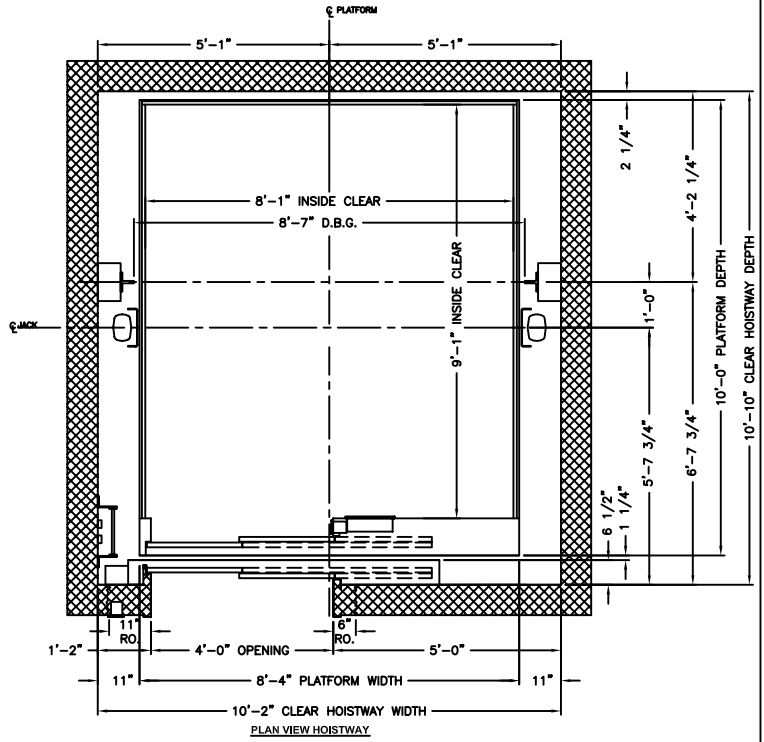

**Twin Jack holeless Passenger  
Elevation & Planview**

**MINNESOTA ELEVATOR, INC.**

**8000# CAPACITY**