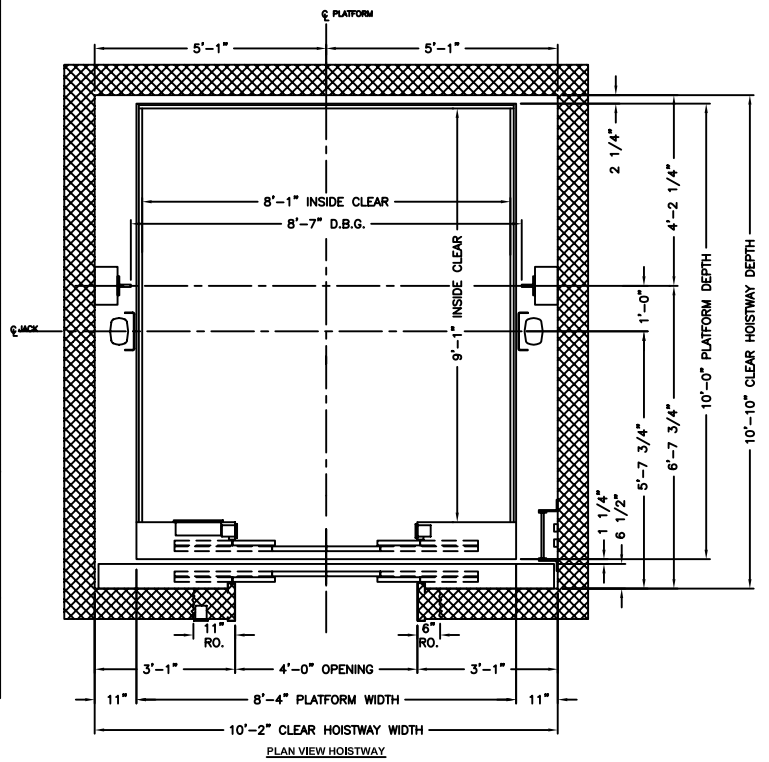

**Twin Jack holeless Passenger  
Elevation & Planview**

**MINNESOTA ELEVATOR, INC.**

**8000# CAPACITY**