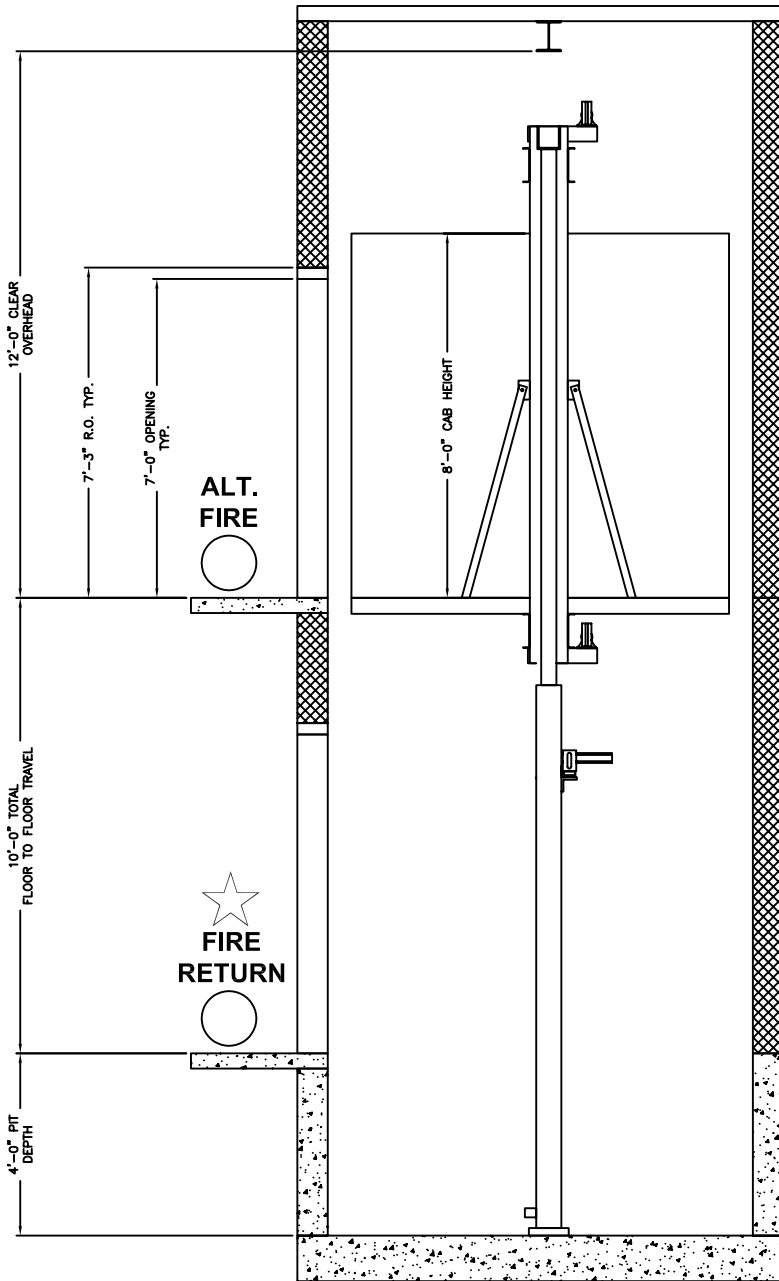

**Twin Jack holeless Passenger  
Elevation & Planview**

**MINNESOTA ELEVATOR, INC.**

**8000# CAPACITY**