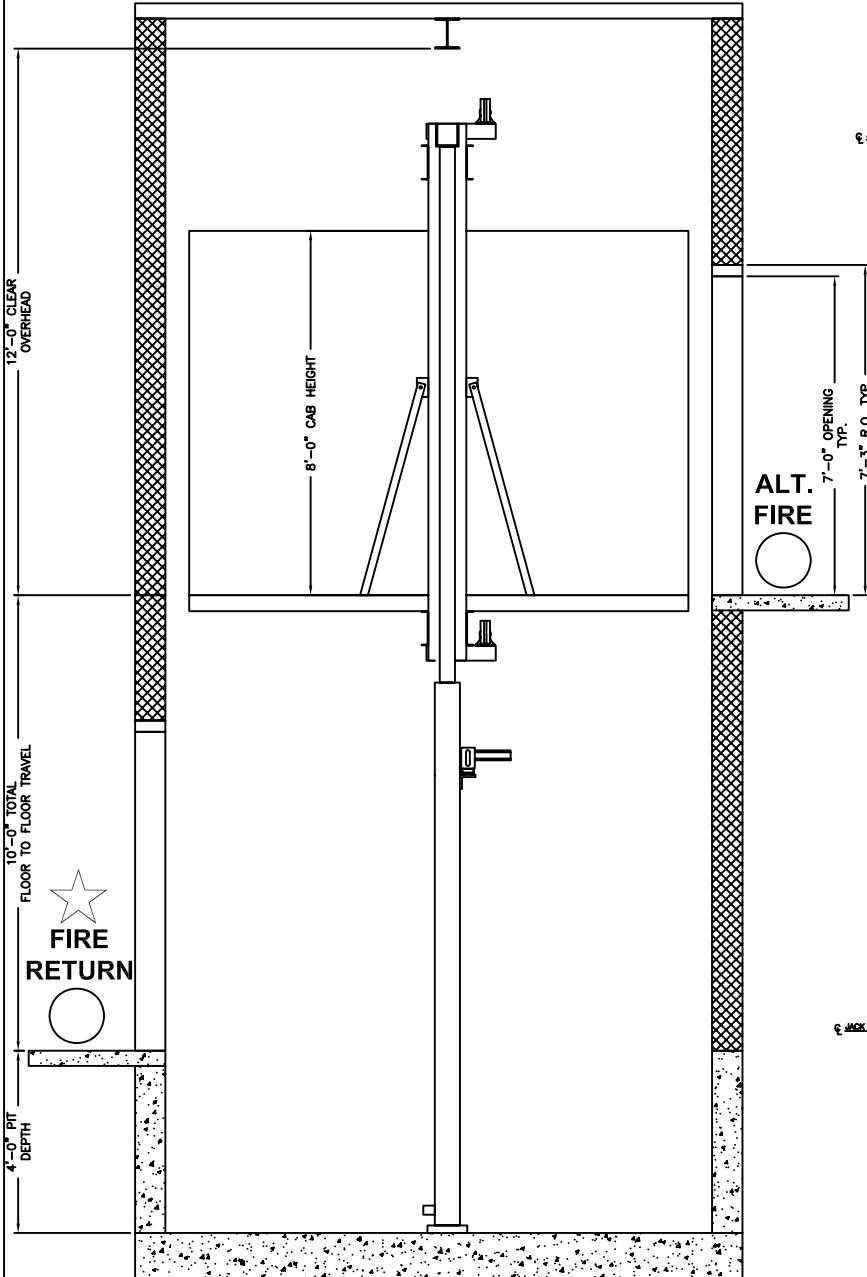

**Twin Jack holeless Passenger
Elevation & Planview**

MINNESOTA ELEVATOR, INC.

8000# CAPACITY F/R