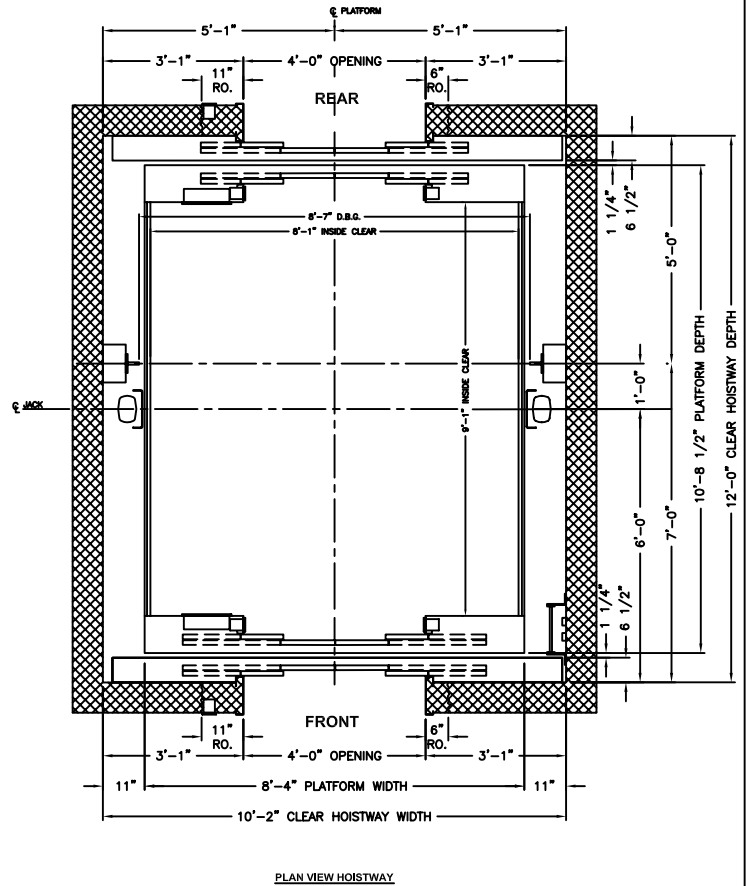

**Twin Jack holeless Passenger
Elevation & Planview**

MINNESOTA ELEVATOR, INC.

8000# CAPACITY F/R