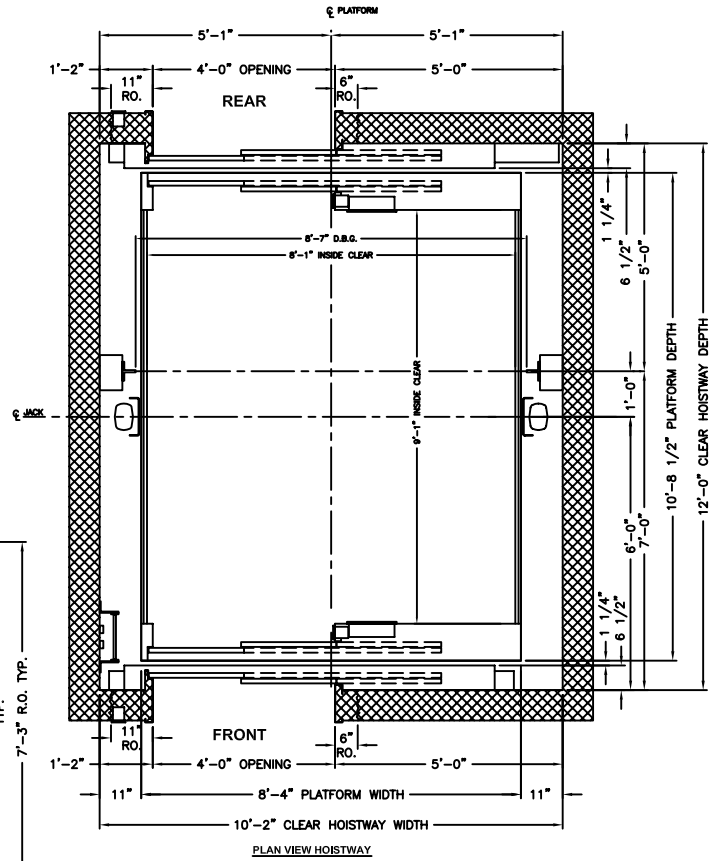

**Twin Jack holeless Passenger
Elevation & Planview**

MINNESOTA ELEVATOR, INC.

8000# CAPACITY F/R